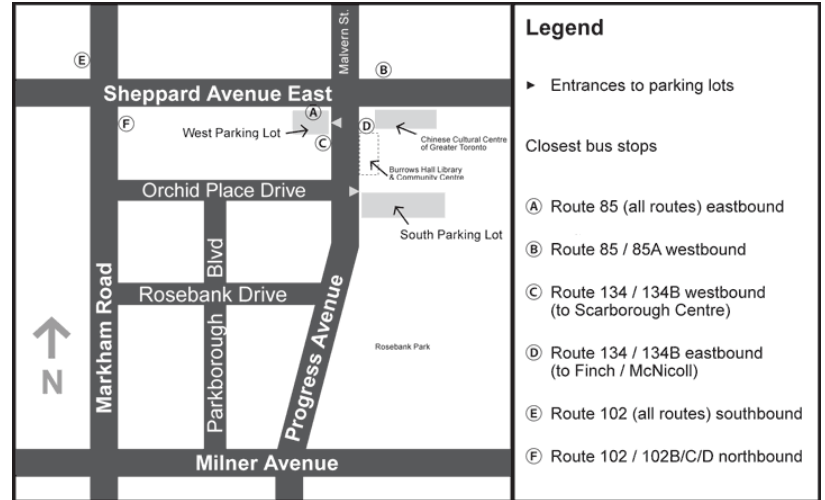

VENUES FOR 2011 2.

Scarborough PC Ho Theatre

This theatre is located within the Chinese Cultural Centre (CCC). The address is **5183 Sheppard Avenue East in Scarborough M1B 5Z5**. The theatre is equipped with a double gym behind the back of the theatre that is large enough for all the dancers to practice before going on stage. Change rooms are located downstairs. The large foyer houses the StarCatchers shop and other. Scarborough Town Centre is conveniently located only 10 minutes away with many stores and restaurants at McCowan and the 401.

Armenian Youth Centre

The Theatre is conveniently located off the 401 (By the 401 and 404). The address is **50 Hallcrown Place North York, ON M2J 1P7**. Exit the 401 at Victoria Park N. and it is right around the corner.

There is ample of space for changing and there is a large gym for warm up. The gym also leads onto the back stage entrance. The Centre sells food and beverages for a convenience for all attending. There are many shops close by for convenience as well with Fairview Mall is around the corner at 404 and Sheppard. (1800 Sheppard Ave)